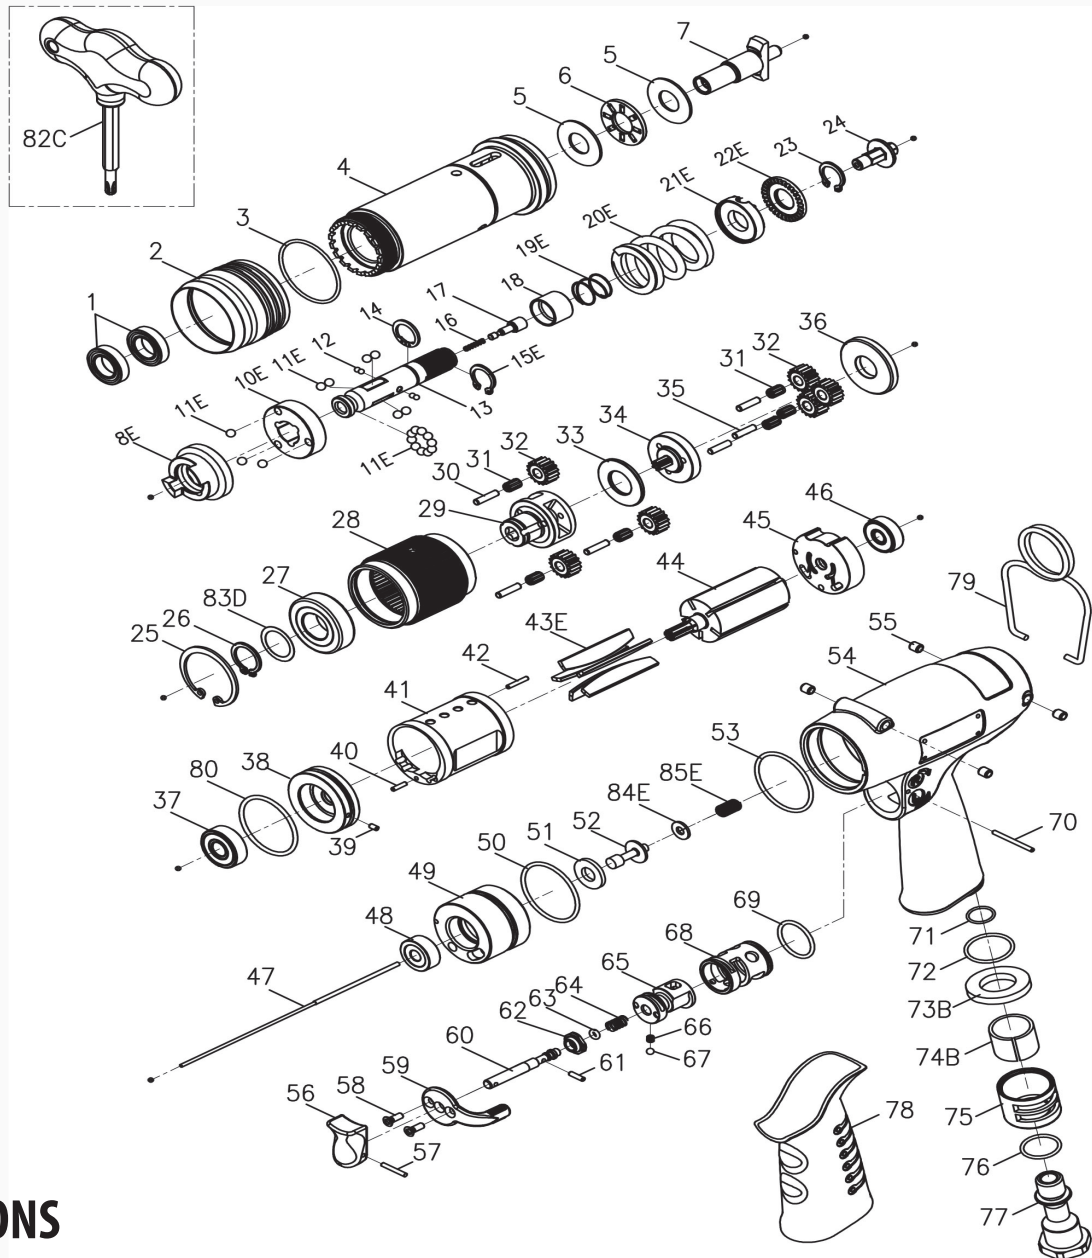

EXPLODED VIEW & PARTS LIST

SPECIFICATIONS

Model	Drive Size	Torque Range		Free Speed	Weight		Air Inlet	Noise Level
		in-lb	N.m	RPM	lb	kg	inch	dB(A)
23574	1/4" Hex.	100 - 180	11.3 - 20.3	220	3.62	1.64	1/4"	85

MODEL: 23574
TORQUE CONTROLLED OFFSET MOTOR

JIFFY AIR TOOL

USA 2254 Conestoga Drive | Carson City NV 89706-0434

Europe Unit 8 Lane End Industrial Park | High Wycombe | Bucks HP14 3BY UK

JIFFYAIRTOOL.COM

1-800-828-8665 U.S. and Canada 1-775-883-1072 International