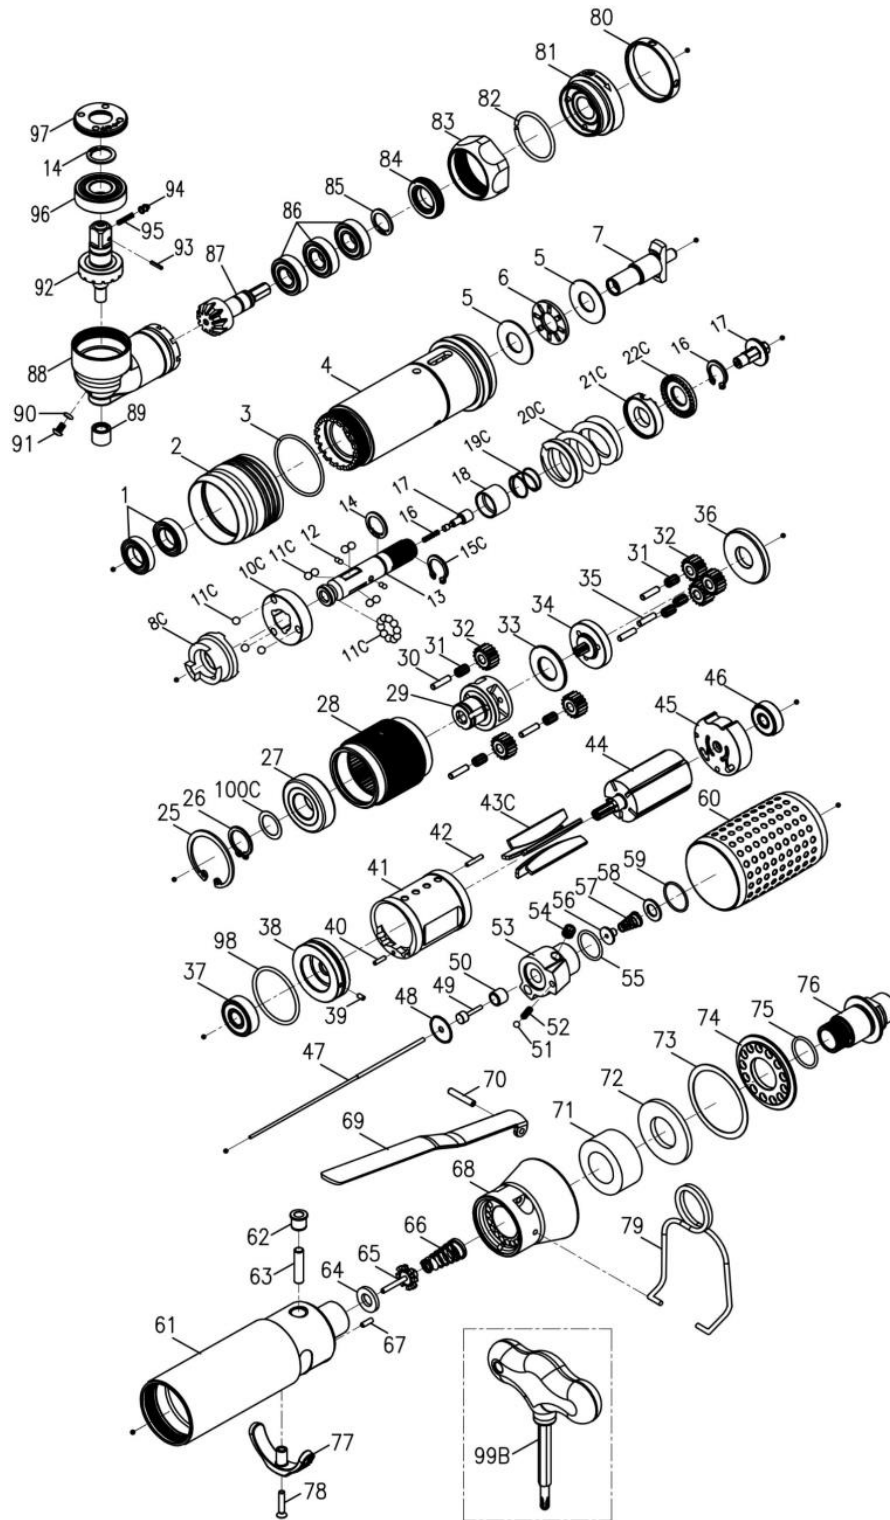

EXPLODED VIEW & PARTS LIST

Model	Drive Size	Torque Range		Free Speed	Weight		Air Inlet	Noise Level
		in-lb	N.m	RPM	lb	kg	inch	dB(A)
23554	3/8" Sq.	125 - 220	14 - 25	150	3.96	1.8	1/4"	85

TORQUE CONTROLLED ANGLE NUT-RUNNER