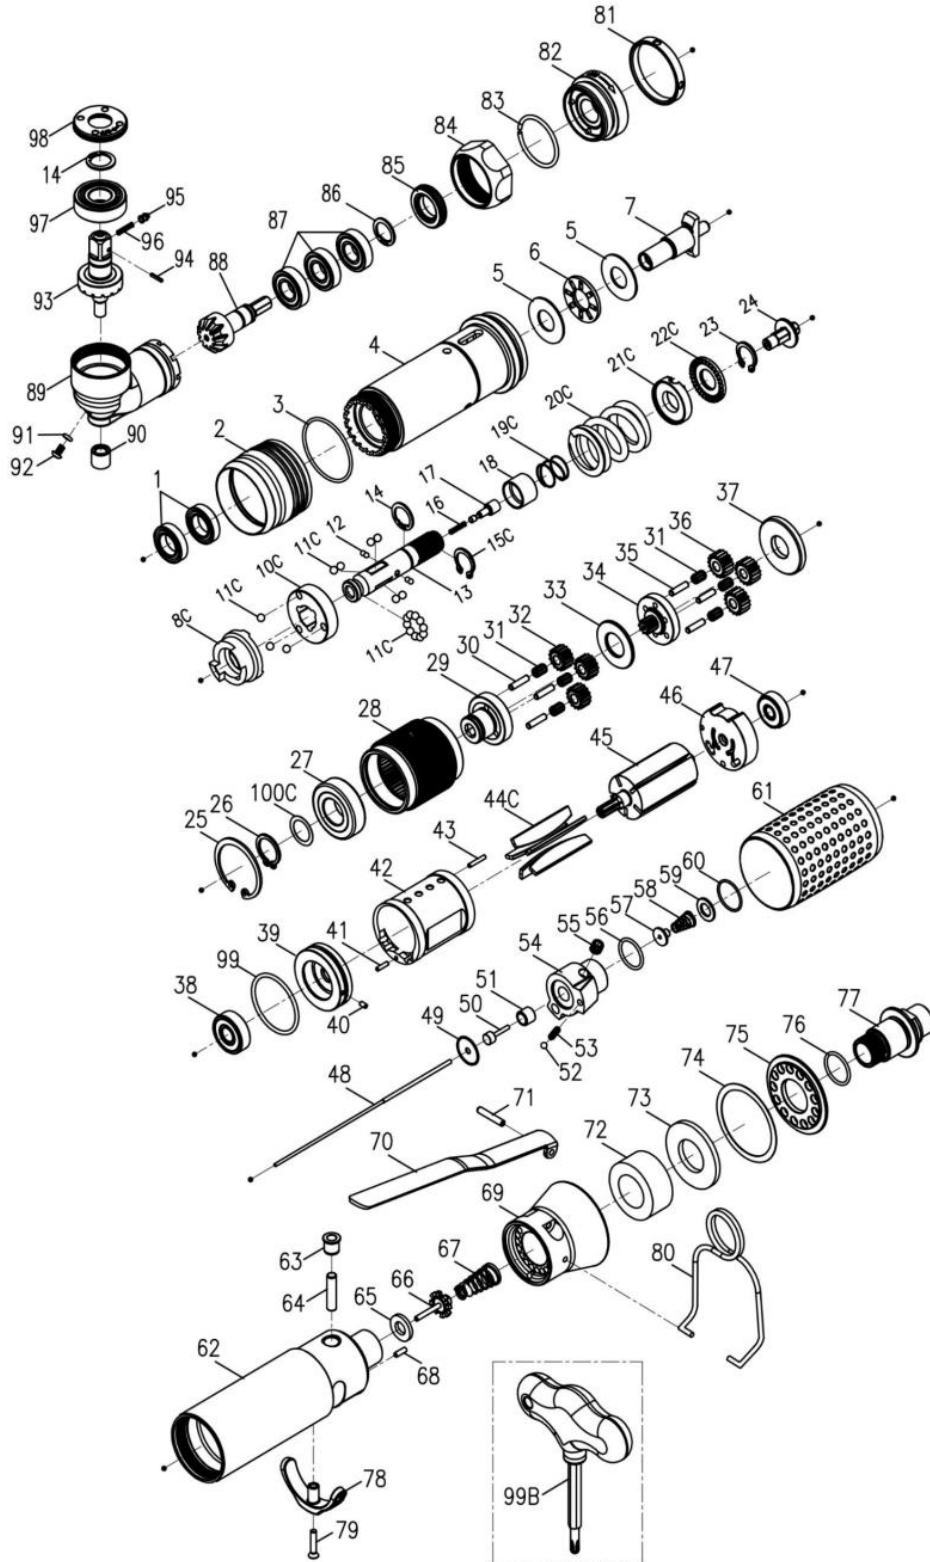

EXPLODED VIEW & PARTS LIST

Model	Drive Size	Torque Range		Free Speed RPM	Weight		Air Inlet inch	Noise Level dB(A)
		in-lb	N.m		lb	kg		
23551	3/8" Sq.	80 - 140	9 - 16	220	3.96	1.8	1/4"	85

MODEL: 23551

TORQUE CONTROLLED ANGLE NUT-RUNNER