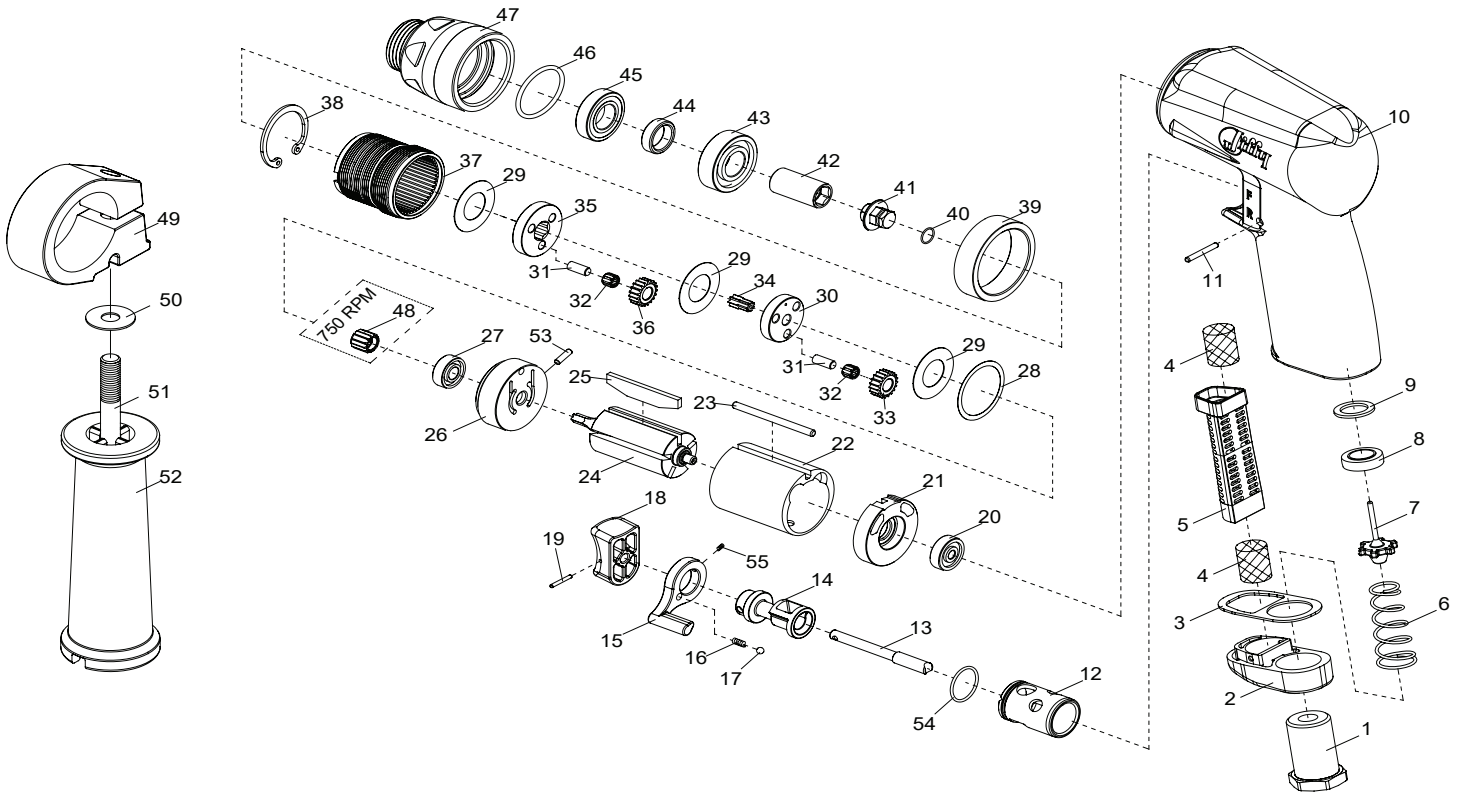

EXPLODED VIEW & PARTS LIST

SPECIFICATIONS

Free Speed (RPM)	Motor Drive (HP)	Length (in)	Weight (lb)	Air Cons. (scfm)	Rec. Air Pressure	Air Inlet (in)	Rec. Hose Size (in)	Noise Level	Vibration Level (m/sec ²)
750	.70	5.35	2.25	24	90 PSI - 6.2 Bar	1/4	3/8	89 dBA	1.46

MODEL: 27162

750 RPM JMD REVERSIBLE MOTOR

Ref #	Part Number	Description	Qty
1	633801-MT	AIR INLET	1
2	389202	DEFLECTOR	1
3	389203	GASKET	1
4	ZZ389507	SILENCER	2
5	389208	MUFFLER	1
6	BP45HP05	SPRING	1
7	328804C	VALVE	1
8	328835	VALVE SEAT	1
9	328825S	SPACER	1
10	389809R-JIF	HOUSING	1
11	P2524	PIN	1
12	389850	VALVE BUSHING	1
13	389852	VALVE STEM	1
14	389851	REVERSE VALVE	1
15	589011-ZN	REVERSE VALVE LEVER	1
16	589044	SPRING	1
17	SB0003	STEEL BALL	1
18	389820-JIF	TRIGGER	1
19	589039	SPRING PIN	1
20	396614	BALL BEARING	1
21	396610	REAR PLATE	1
22	396611	CYLINDER	1
23	396619	CYLINDER PIN	1
24	389854-7	ROTOR	1
25	396613G	ROTOR BLADE	5
26	389853	FRONT PLATE	1
27	B696ZZ	BALL BEARING	1
28	389828	SHIM	1

Ref #	Part Number	Description	Qty.
29	389833	WASHER	3
30	389826-2	PLANETARY SHAFT	1
31	389829	PIN	6
32	KT465	NEEDLE BEARING	6
33	389827-2	PLANET GEAR	3
34	389825-2	SUN GEAR	1
35	389830-2	PLANETARY SHAFT	1
36	389827-2	PLANET GEAR	3
37	389855	RING GEAR	1
38	389838	CIRCLIP	1
39	389842	SPACER	1
40	589050	O-RING	1
41	389858	CONNECTION PIN	1
42	389856	SPINDLE	1
43	B6001Z-TPI	BALL BEARING	1
44	3892A31	STEEL RING	1
45	B6901	BALL BEARING	1
46	OR2402	O-RING	1
47	389859	FRONT HOUSING	1
48	389825-1	SUN GEAR	1
49	389847	ARM CASE	1
50	389849	WASHER	1
51	389848-1	SCREW	1
52	389848	ARM	1
53	308013	PIN	1
54	589052	O-RING	1
55	HEXM306	SET SCREW	1